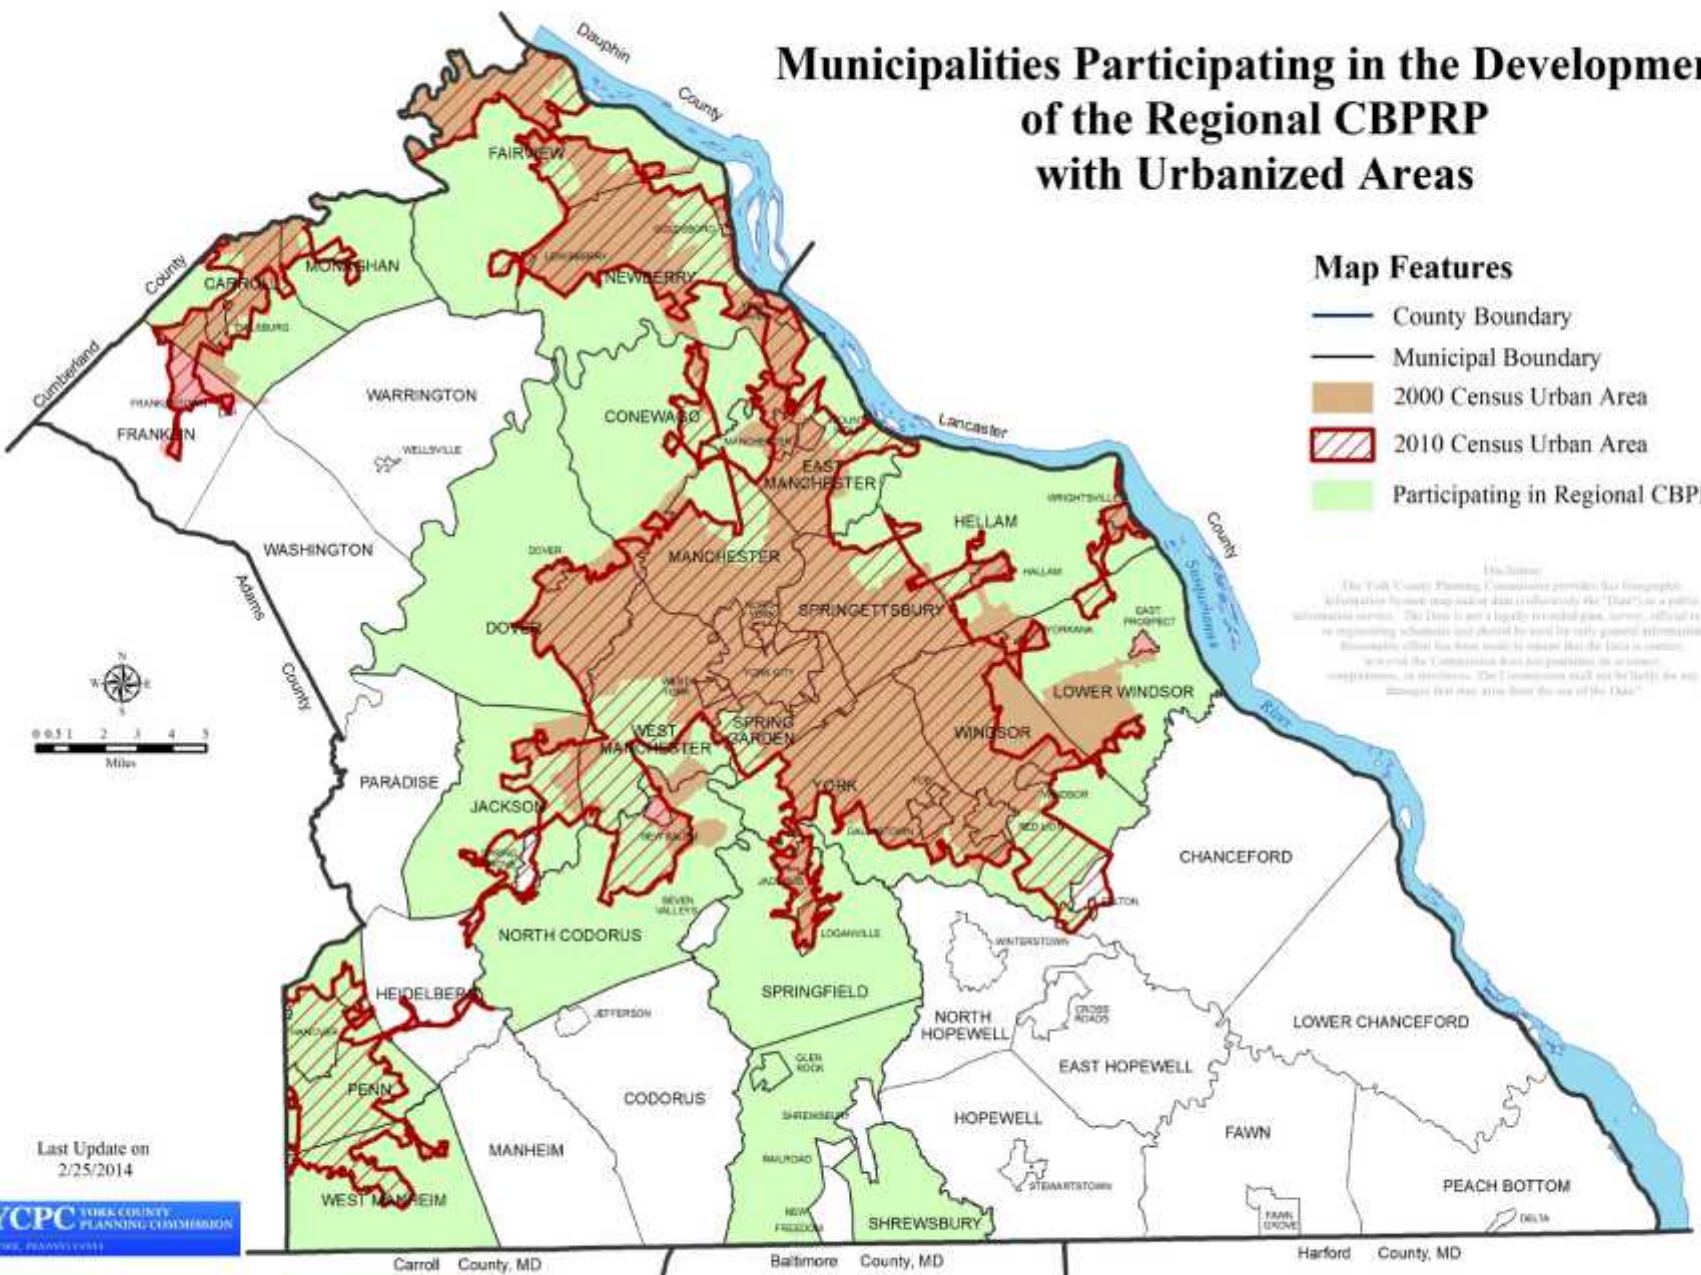

Municipalities Participating in the Development of the Regional CBPRP with Urbanized Areas

Map Features

-  County Boundary
-  Municipal Boundary
-  2000 Census Urban Area
-  2010 Census Urban Area
-  Participating in Regional CBPRP

Disclaimer:
The York County Planning Commission provides this geographic information system map and its data as information only. This is not a legally enforceable plan, contract, official regulation or engineering document and should be used for only general information. Responsible users are those users to whom the data is correct, accurate, or sufficient. The Commission does not guarantee the accuracy, completeness, or timeliness. The Commission shall not be held liable for any damages that may arise from the use of the Data.

Last Update on
2/25/2014

Carroll County, MD Baltimore County, MD Harford County, MD

York County's Stormwater Journey